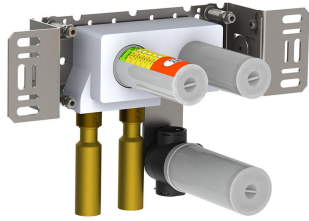

**001**  
2 3/8" circular flange.

**020**  
9" fixed basin spout.

**3001**  
2 3/8" circular flange.

4900VS

NR41

VR2618

VR510

VR512